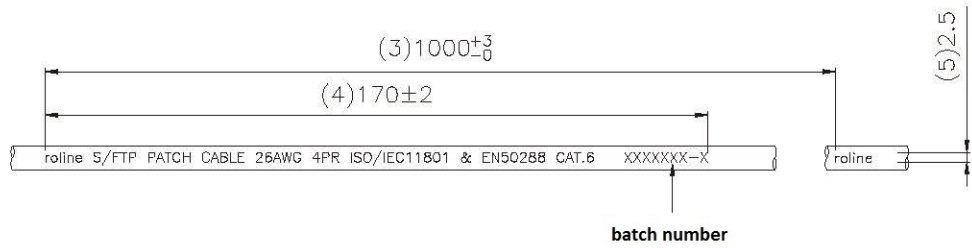

SCALE 8/1

SCALE 1/2

SCALE 1/1

roline S/FTP PATCH CABLE 26AWG 4PR ISO/IEC11801 & EN50288 CAT.6 XXXXXX-X

**Specifications:**

- 1. Twisted pair wiring: T568B
- 2. Copper conductor : 26 AWG
- 3. XXXXXX-X : Batch Number
- 4. Print legend : grey color with blue printing
- 5. Jacket Material: PVC
- 6. Conductor OD :
  - Blue & White/Blue:  $1.03 \pm 0.01$
  - Green & White/Green:  $1.03 \pm 0.01$
  - Orange & White/ Orange:  $1.03 \pm 0.01$
  - Brown & White/ Brown:  $1.03 \pm 0.01$
- 7. Please add the meter printing etc. 0001、0002、0003.....9999 at the end of patch cord if they will be shipped as cable products (Please be noted the printing without "M")

<b>Item no.</b>	<b>21.15.0892</b>		
<b>Description</b>	<b>ROLINE Cat. 6 S/FTP Lan Cable, stranded, 300m, grey</b>		
"#": Matching DIM.	DRAWING	19. Au1. 2014	byz
"*": Important DIM.	CHECK	19. Au1. 2014	Jane
Others General DIM.	APPROVAL	19. Au1. 2014	Frank
		DATE	NAME
GENERAL TOLERANCE OF DIMENSIONS	SCALE	1/1 (A4)	UNIT mm
X.XXX ±0.005 X.XX ±0.05 X.X ±0.1		DRAWING NO.	
		DRAWING CLASSIFICATION	S SHEET 1 OF 1