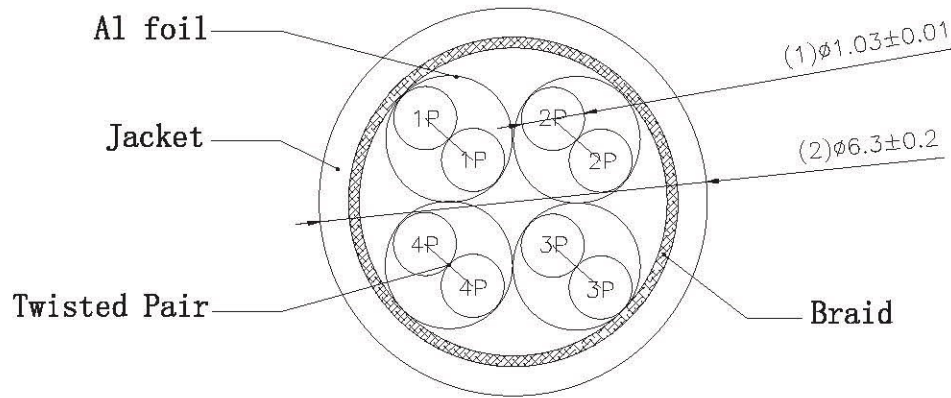

SCALE 8/1

SCALE 1/2

SCALE 1/1

roline S/FTP PATCH CABLE 26AWG 4PR ISO/IEC11801 & EN50288 CAT.6 XXXXXX-X

**Specifications:**

- 1. Twisted pair wiring: T568B
- 2. Copper conductor : 26 AWG
- 3. XXXXXX-X : Batch Number
- 4. Print legend : grey color with blue printing
- 5. Jacket Material: PVC
- 6. Conductor OD :
  - Blue & White/Blue:  $1.03 \pm 0.01$
  - Green & White/Green:  $1.03 \pm 0.01$
  - Orange & White/ Orange:  $1.03 \pm 0.01$
  - Brown & White/ Brown:  $1.03 \pm 0.01$
- 7. Please add the meter printing etc. 0001、0002、0003.....9999 at the end of patch cord if they will be shipped as cable products (Please be noted the printing without "M")

<b>Item no.</b>	<b>21.15.0892</b>		
<b>Description</b>	<b>ROLINE Cat. 6 S/FTP Lan Cable, stranded, 300m, grey</b>		
"#": Matching DIM.	DRAWING	19. Au1. 2014	byz
"*": Important DIM.	CHECK	19. Au1. 2014	Jane
Others General DIM.	APPROVAL	19. Au1. 2014	Frank
		DATE	NAME
GENERAL TOLERANCE OF DIMENSIONS	SCALE	1/1 (A4)	UNIT mm
X.XXX ±0.005 X.XX ±0.05 X.X ±0.1		DRAWING NO.	
		DRAWING CLASSIFICATION	S SHEET 1 OF 1