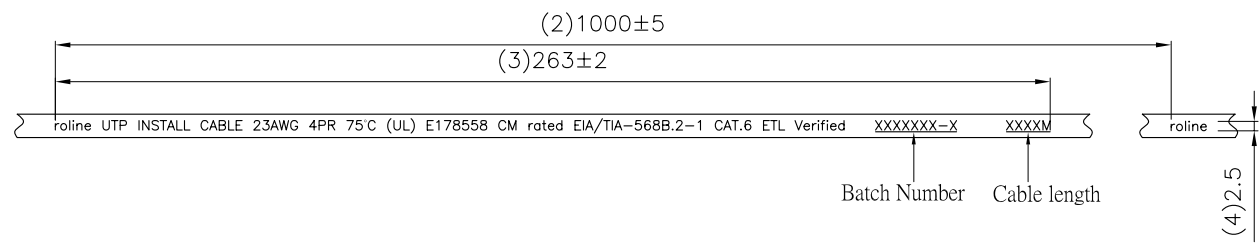

SCALE 8/1

B

B

SCALE 1/2

C

C

SCALE 1/1

roline UTP INSTALL CABLE 23AWG 4PR 75°C (UL) E178558 CM rated EIA/TIA-568B.2-1 CAT.6 ETL Verified XXXXXX-X XXXXM

### Specifications :

- 1.Wiring:T568B
- 2.Copper conductor :23AWG
- 3.XXXXXX-X:Batch Number
- 4.XXXXM:Cable length
- 5.Cable Material P/N:1DURO463000XXRROL000
- 6.Print legend : Black cable with white printing, all other cable with blue printing
- 7.Wire OD :
 