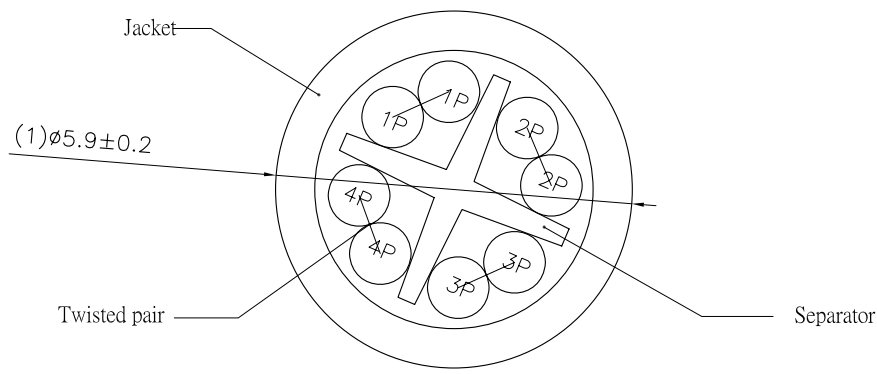

SCALE 8/1

B

B

SCALE 1/2

C

C

SCALE 1/1

roline UTP INSTALL CABLE 23AWG 4PR 75°C (UL) E178558 CM rated EIA/TIA-568B.2-1 CAT.6 ETL Verified XXXXXX-X XXXXM

### Specifications :

- 1.Wiring:T568B
- 2.Copper conductor :23AWG
- 3.XXXXXX-X:Batch Number
- 4.XXXXM:Cable length
- 5.Cable Material P/N:1DURO463000XXRROL000
- 6.Print legend : Black cable with white printing, all other cable with blue printing
- 7.Wire OD :
 