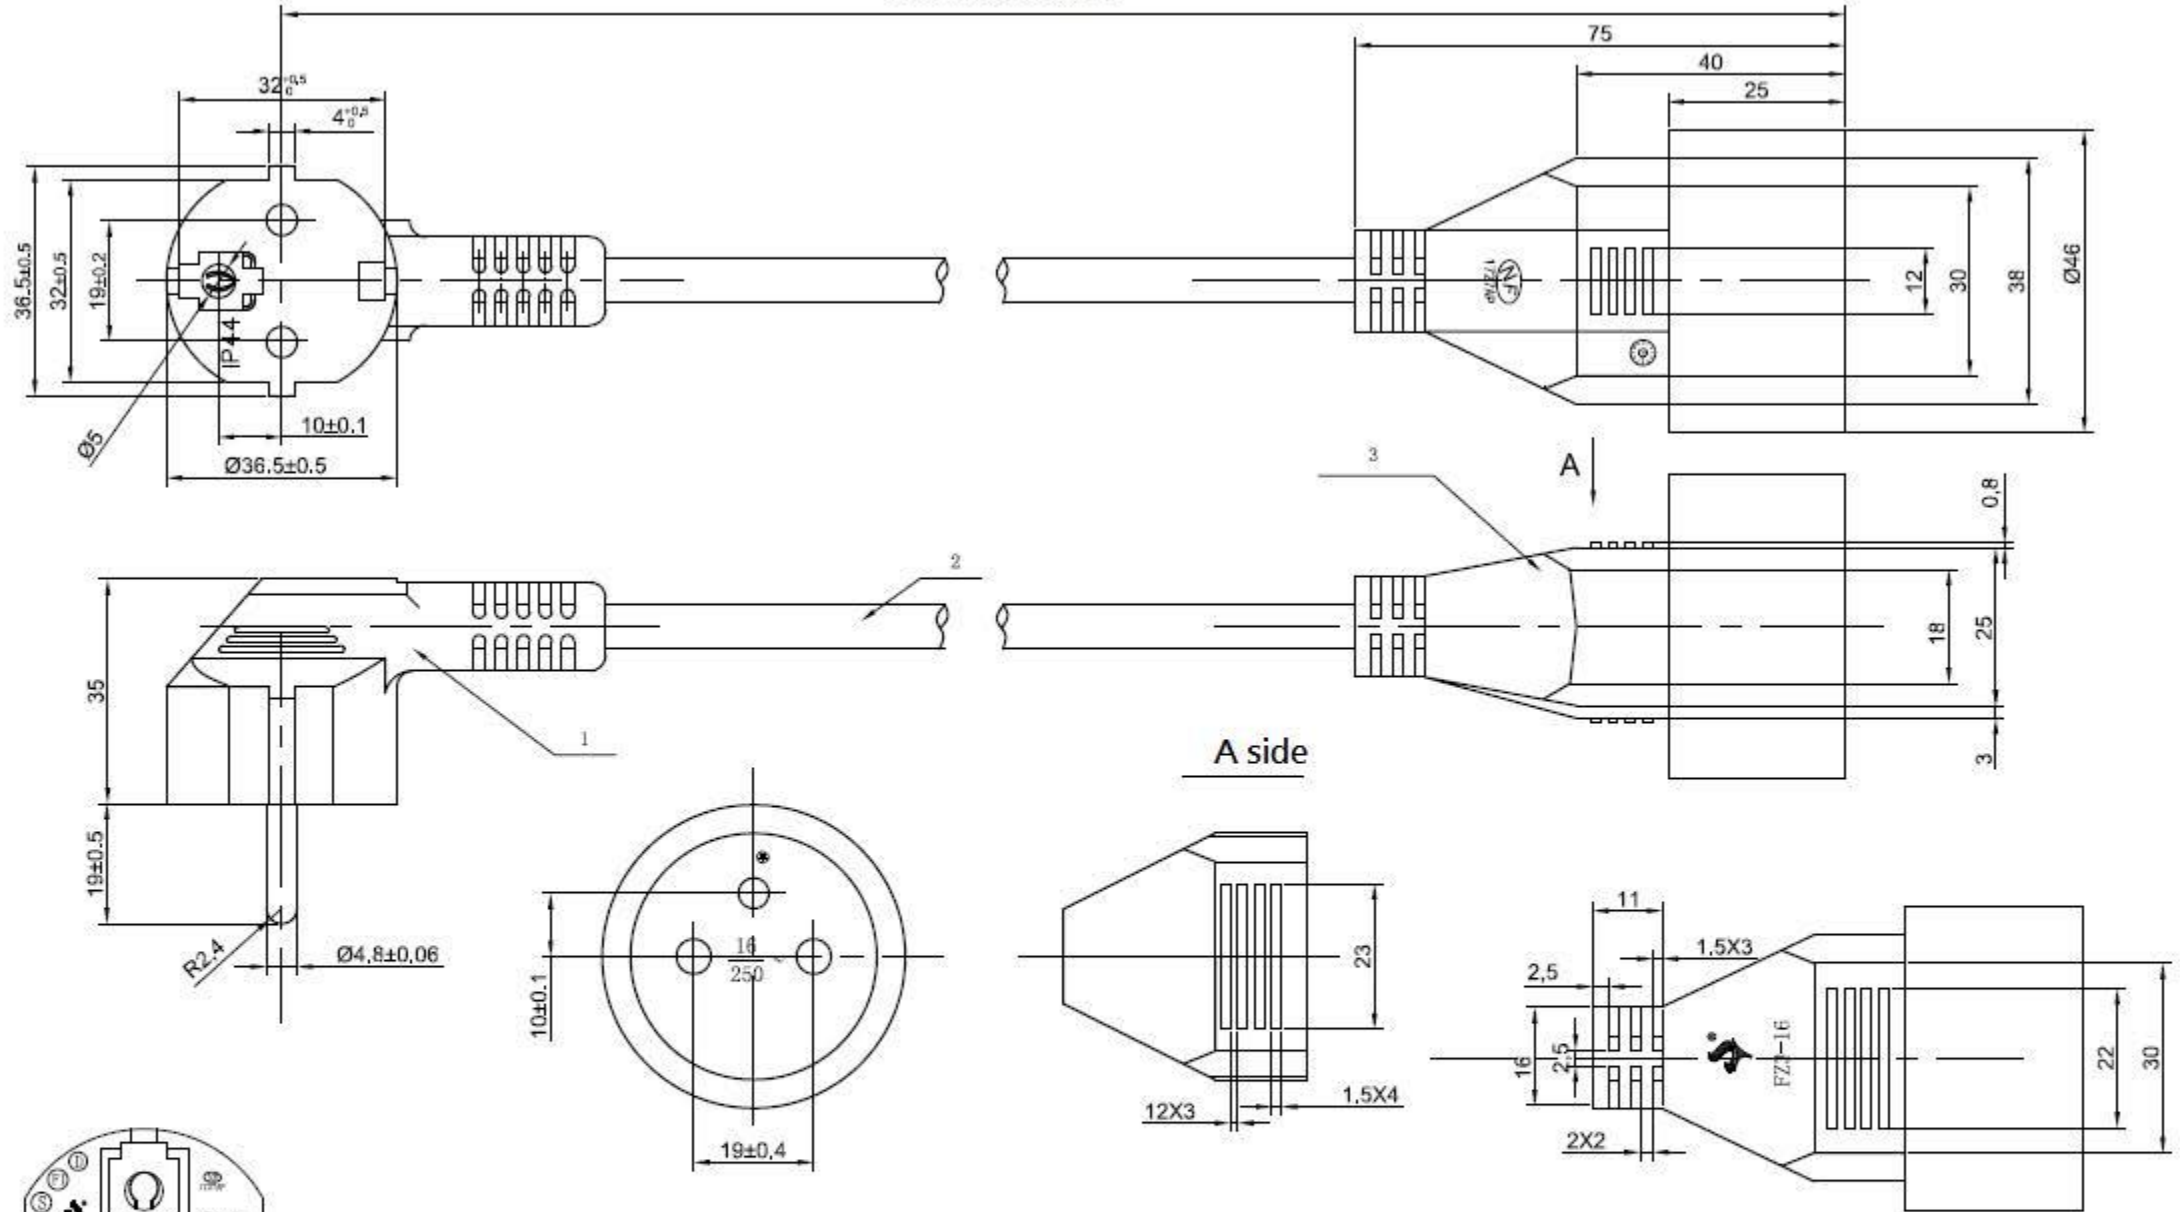

10000±50mm

RoHS and REACH Compliant

Desc.	VALUE Schuko Extension Power Cord UTE, black, 10m				Material	PVC	
					Rated	16A 250V	
3.	Extension plug, FZ3-16	Item #	19.99.1172	EDITION	A4	Dr.No.	
2.	Flexible cable, H05VV-F 3G 1.5mm2	REVIEW			Color	black	
1.	Schuko plug, JT003	APPROVE	VDE/NF			ALL DIMENSIONS IN mm	
Part	Description	DO NOT SCALE	DATE	2018-8-30			