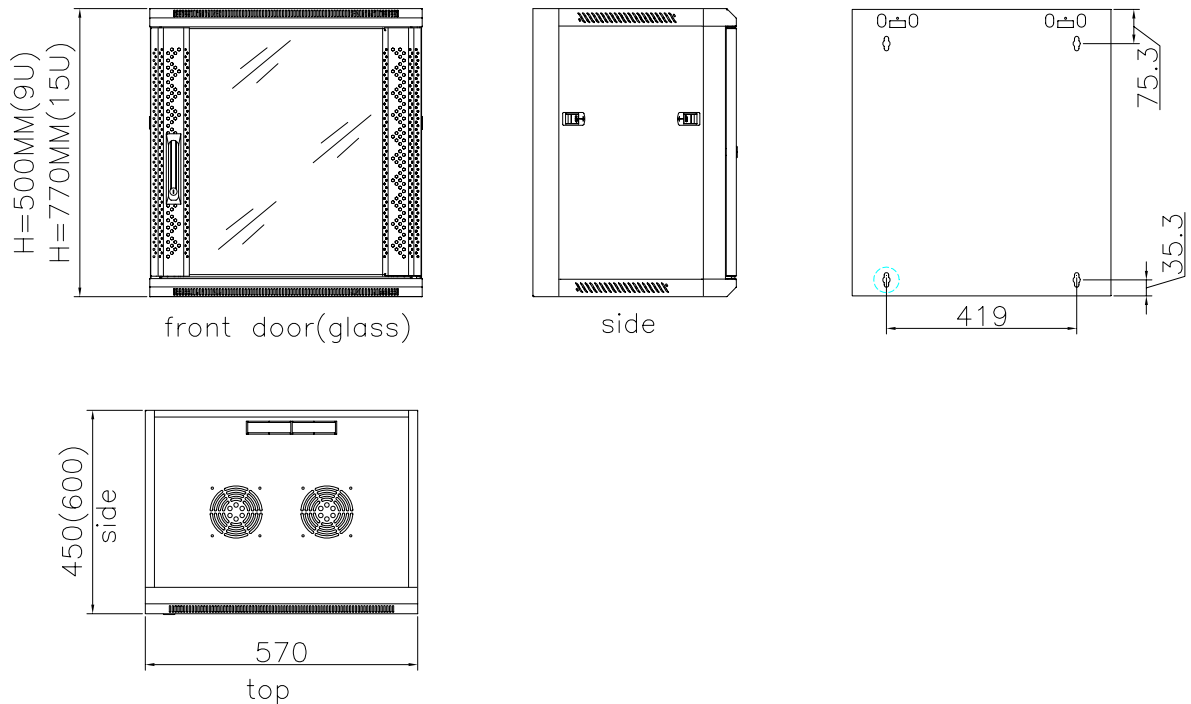

## Dimension:

than 180°.

- Set a ground pole in the cabinet
- Provide a hang to the wall board, easily assemble , screw lock from the inner, prevent stealing or knock off
- Quick open side door, convenient for equipment install and maintain
- Installation depth can be adjusted according to the requirement
- 19" standard installation ;

# rotronic

**Datenblatt - Fiche technique - Data sheet**

**26.99.0155**

**VALUE Wandgehäuse 15 HE (HxBxT) 775x570x610 mm**

**VALUE Armoire murale 15 UH (HxLxP) 775x570x610 mm**

**VALUE 19" Wall Mount Rack 15U, 775x570x610 mm (HxWxD)**

## SE5409/SE5615 DATA SHEET

- Quick installation and Patent frame , assemble time no more then 5 minutes , the volume of flat pack is only 1/3~1/4 of assembly finished pack .
- Black light plated
- One cable channel on the top and the other on bottom
- Toughened glass front , grey decoration strip , lock with the deluxe rotary handle , the direction of opening the door can be changed according to the requirement, the Opening Degree of the door is more