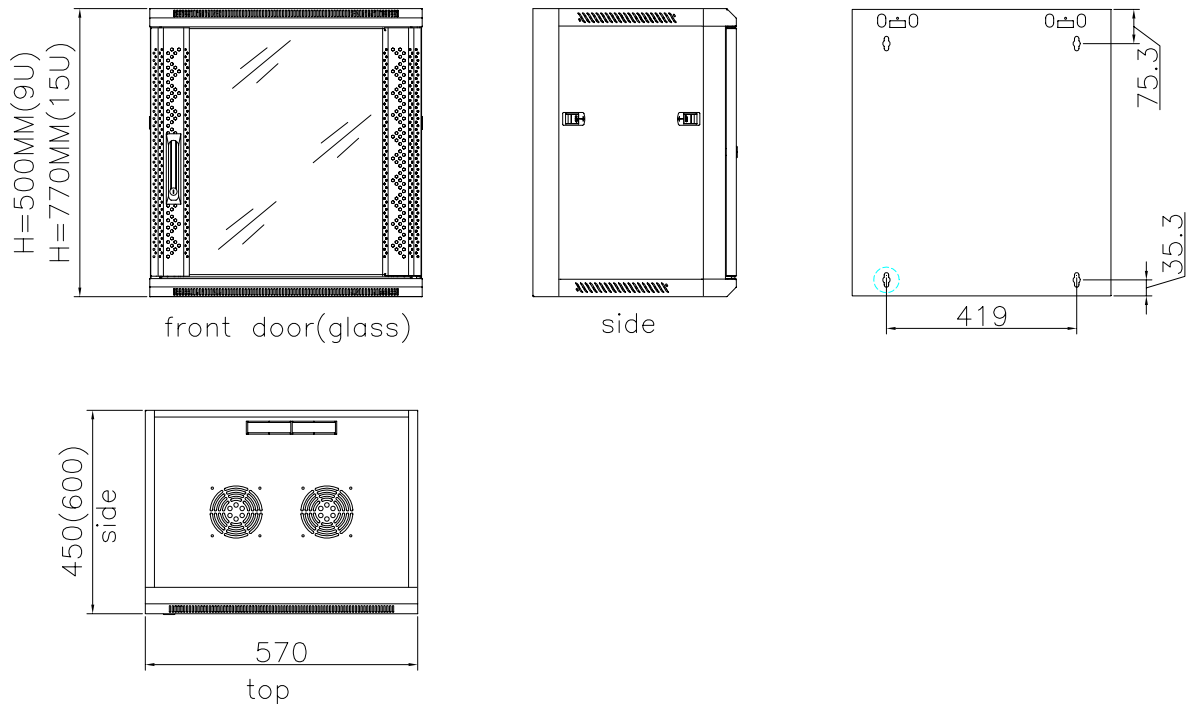

### **Features:**

- Quick installation and Patent frame, assemble time no more than 5 minutes, the volume of flat pack is only 1/3~1/4 of assembly finished pack.
- Toughened glass front, grey decoration strip, lock with rotary handle, the direction of opening the door can be changed according to the requirement, the opening degree of the door is more than 180°
- Black light plated
- One cable channel on the top and the other on bottom
- Set a ground pole in the cabinet
- Provide a hang to the wall board, easily assemble, screw lock from the inner, prevent stealing or knock off
- Quick open side door, convenient for equipment installing and maintaining
- Installation depth can be adjusted according to the requirement
- 19" standard installation
- Surface finish : Matt black painting
- Material : Steel

## Dimension:

# rotronic

**Datenblatt - Fiche technique - Data sheet**

**26.99.0149**

**VALUE Wandgehäuse 9 HE (HxBxT) 505x570x465 mm**

**VALUE Armoire murale 9 UH 505x570x465 mm**

**VALUE 19" Wall Mount Rack 9U, 505x570x465 (HxWxD)**

## SE5409/SE5615 DATA SHEET

- Quick installation and Patent frame , assemble time no more then 5 minutes , the volume of flat pack is only 1/3~1/4 of assembly finished pack .
- Black light plated
- One cable channel on the top and the other on bottom
- Toughened glass front , grey decoration strip , lock with the deluxe rotary handle , the direction of opening the door can be changed according to the requirement, the Opening Degree of the door is more