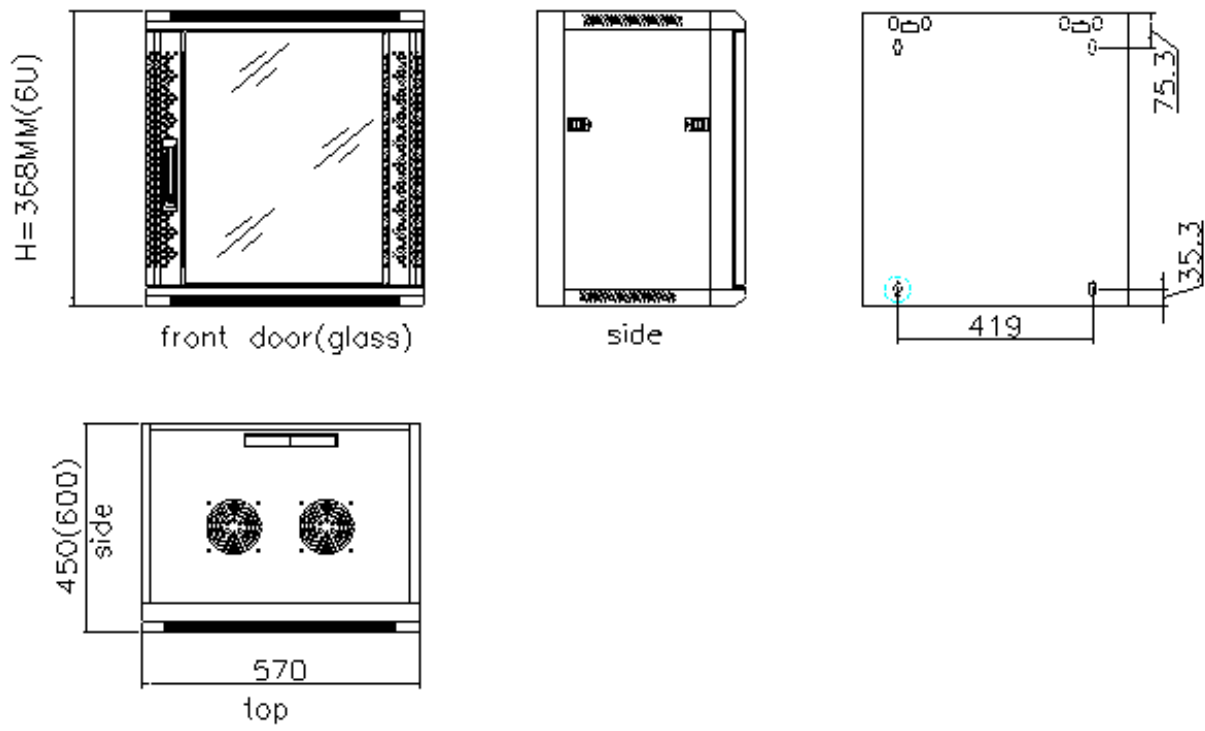

# rotronic

**Datenblatt - Fiche technique - Data sheet**

**26.99.0146**

**VALUE Wandgehäuse 6 HE (HxBxT) 368x570x465 mm,**

**VALUE Armoire murale 6UH (HxLxP) 368x570x465 mm,**

**VALUE 19" Wall Mount Rack 6U, 368 x 570 x 465 (HxWxD),**

### **Features:**

- Quick installation and Patent frame, assemble time no more than 5 minutes, the volume of flat pack is only 1/3~1/4 of assembly finished pack.
- Toughened glass front, grey decoration strip, lock with rotary handle, the direction of opening the door can be changed according to the requirement, the opening degree of the door is more than 180°
- Black light plated
- One cable channel on the top and the other on bottom
- Set a ground pole in the cabinet
- Provide a hang to the wall board, easily assemble, screw lock from the inner, prevent stealing or knock off
- Quick open side door, convenient for equipment installing and maintaining
- Installation depth can be adjusted according to the requirement
- 19" standard installation
- Surface finish : Matt black painting
- Material : Steel

## Dimension: